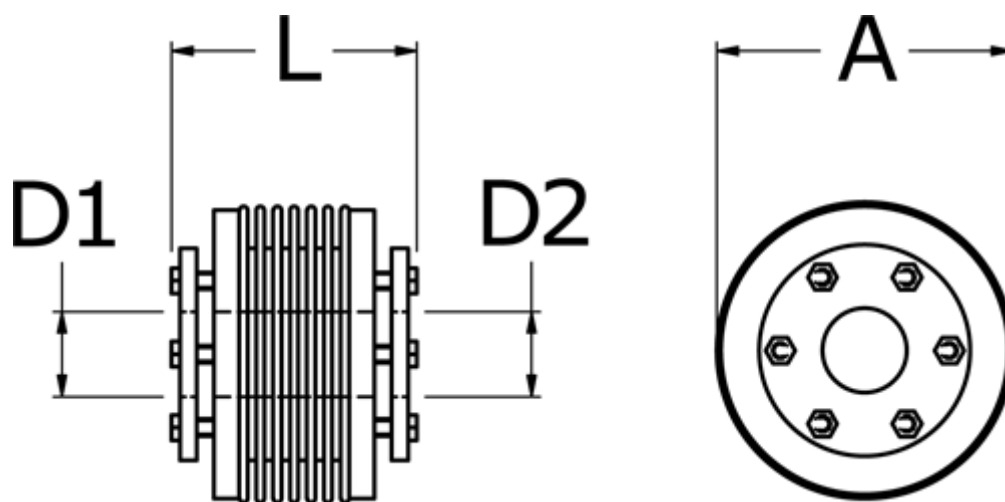

Data Sheet

Article number: 3330530002067575

Description: Bellow coupling type 5 size3000
Length 206 mm, bore 75/75 mm

Measures

A	= 157
D1	= 75
D2	= 75
L	= 206
Nom. torque NM (Tkn)	= 3000